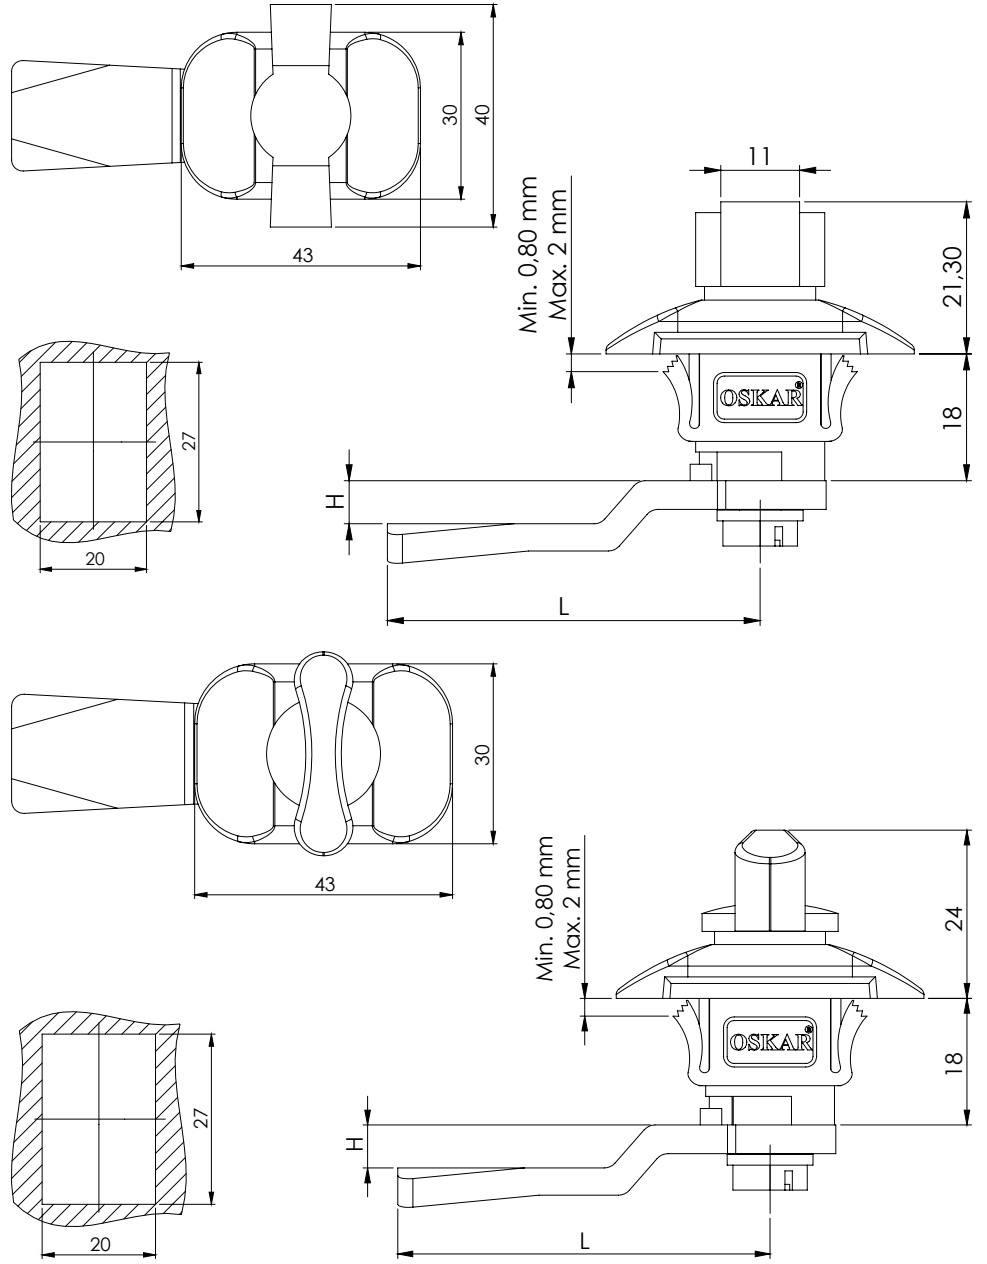

## QUARTER TURN CAM LOCKS

257

Klips Geçmeli Kilit / Snap Type Lock

VERSION

V4

VERSION

V5